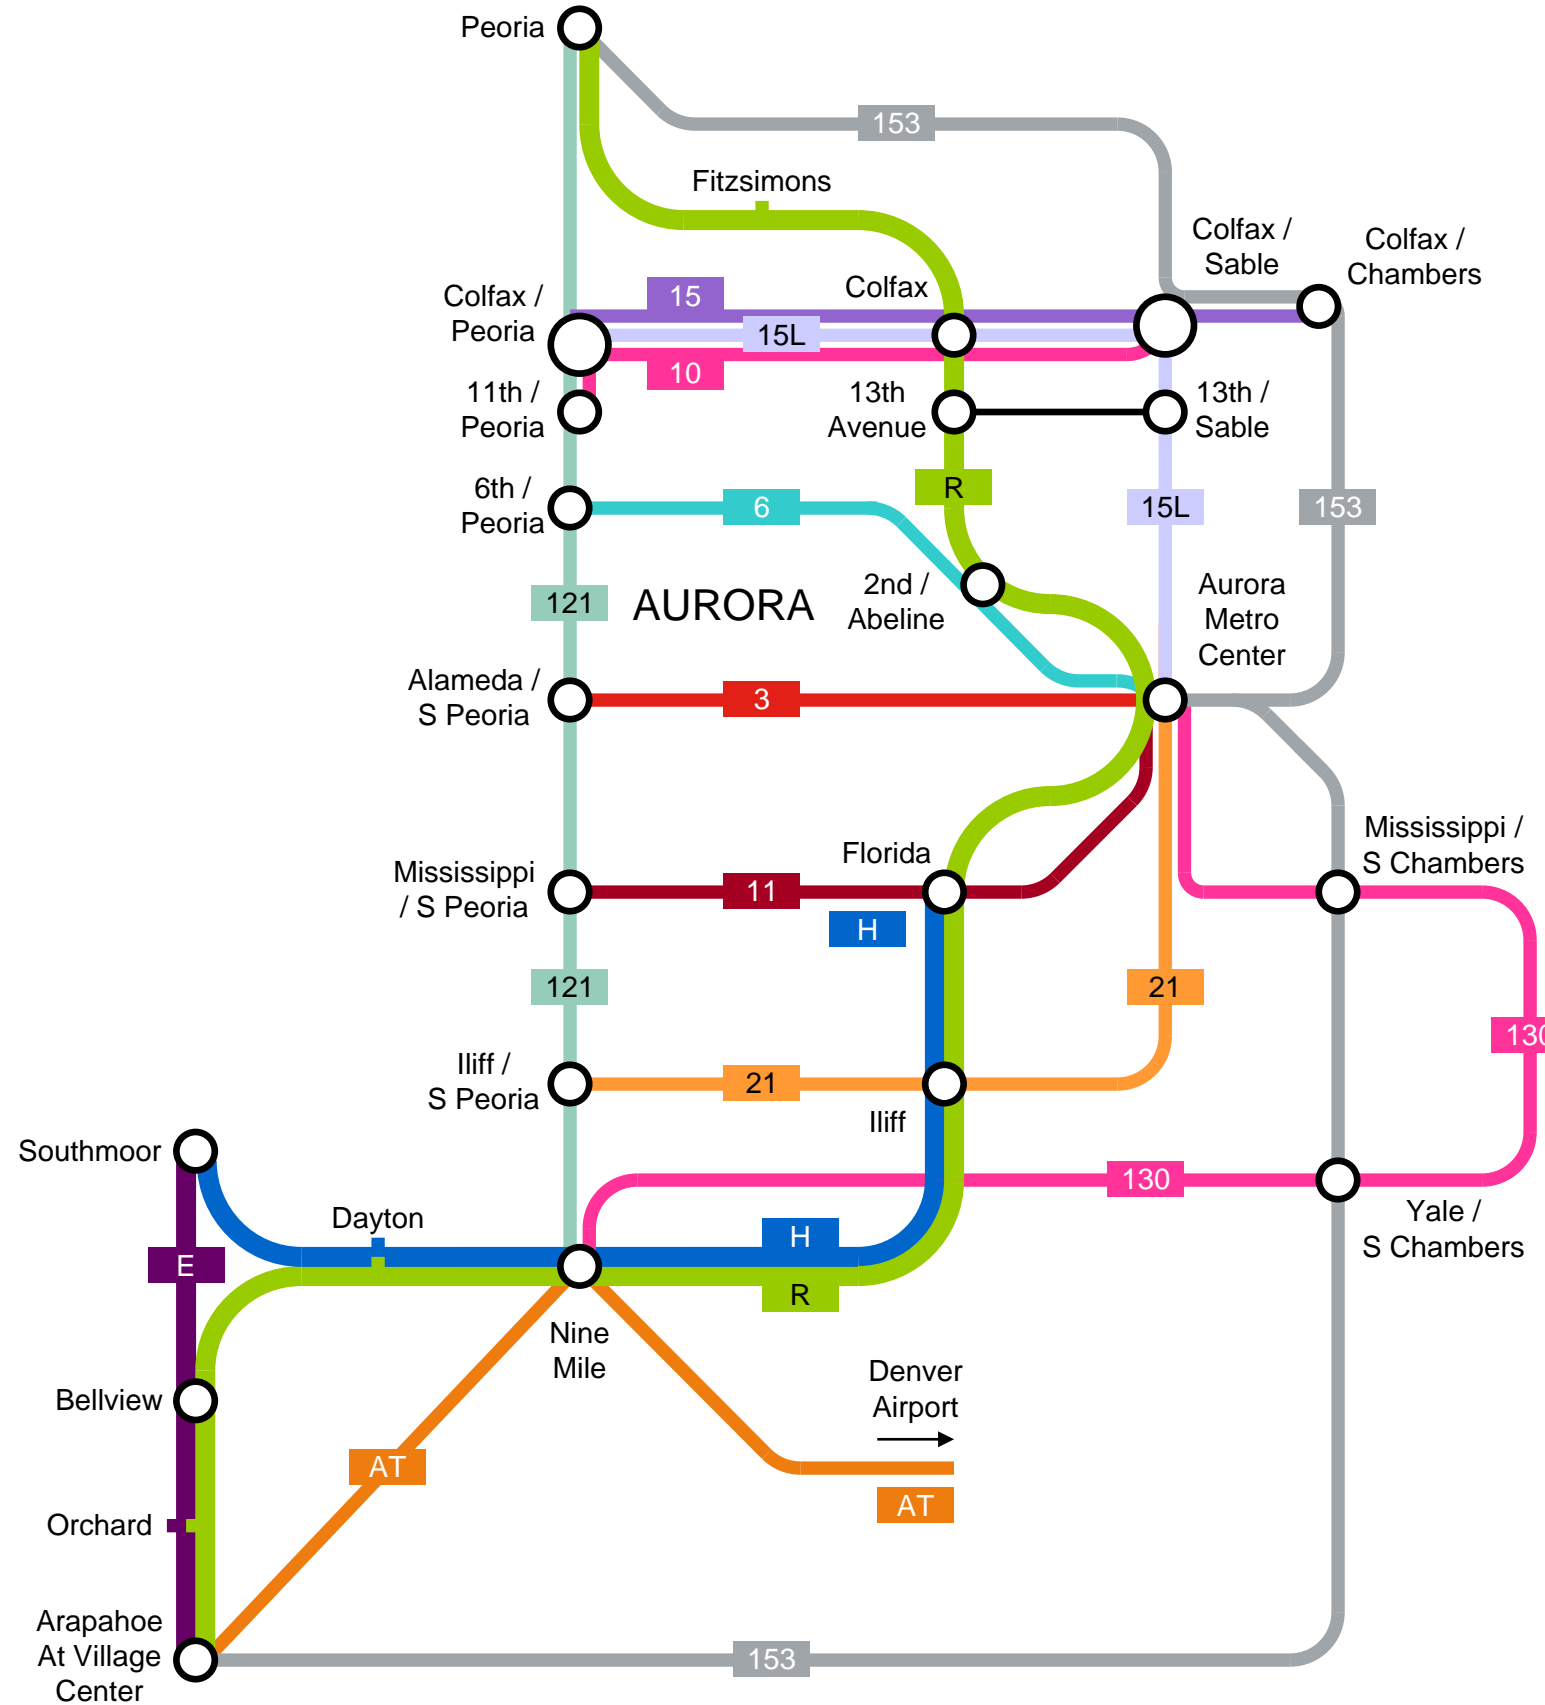

R Line

Disruption Map

Plan your trip. Track your ride. Pay your fare.

RTD Rail Services	
E	Union Station to Ridgeway Parkway
H	18th & California to Florida
R	Lincoln to Peoria
RTD SkyRide Services	
AT	Arapahoe County / Denver Airport
RTD Bus Services	
3	Alameda Avenue
6	East 6th Avenue
10	East 12th Avenue
11	Mississippi Avenue
15	East Colfax Avenue
15L	East Colfax Limited
21	Evans Avenue
121	Peoria Street
130	Yale / Buckley
153	Chambers Road