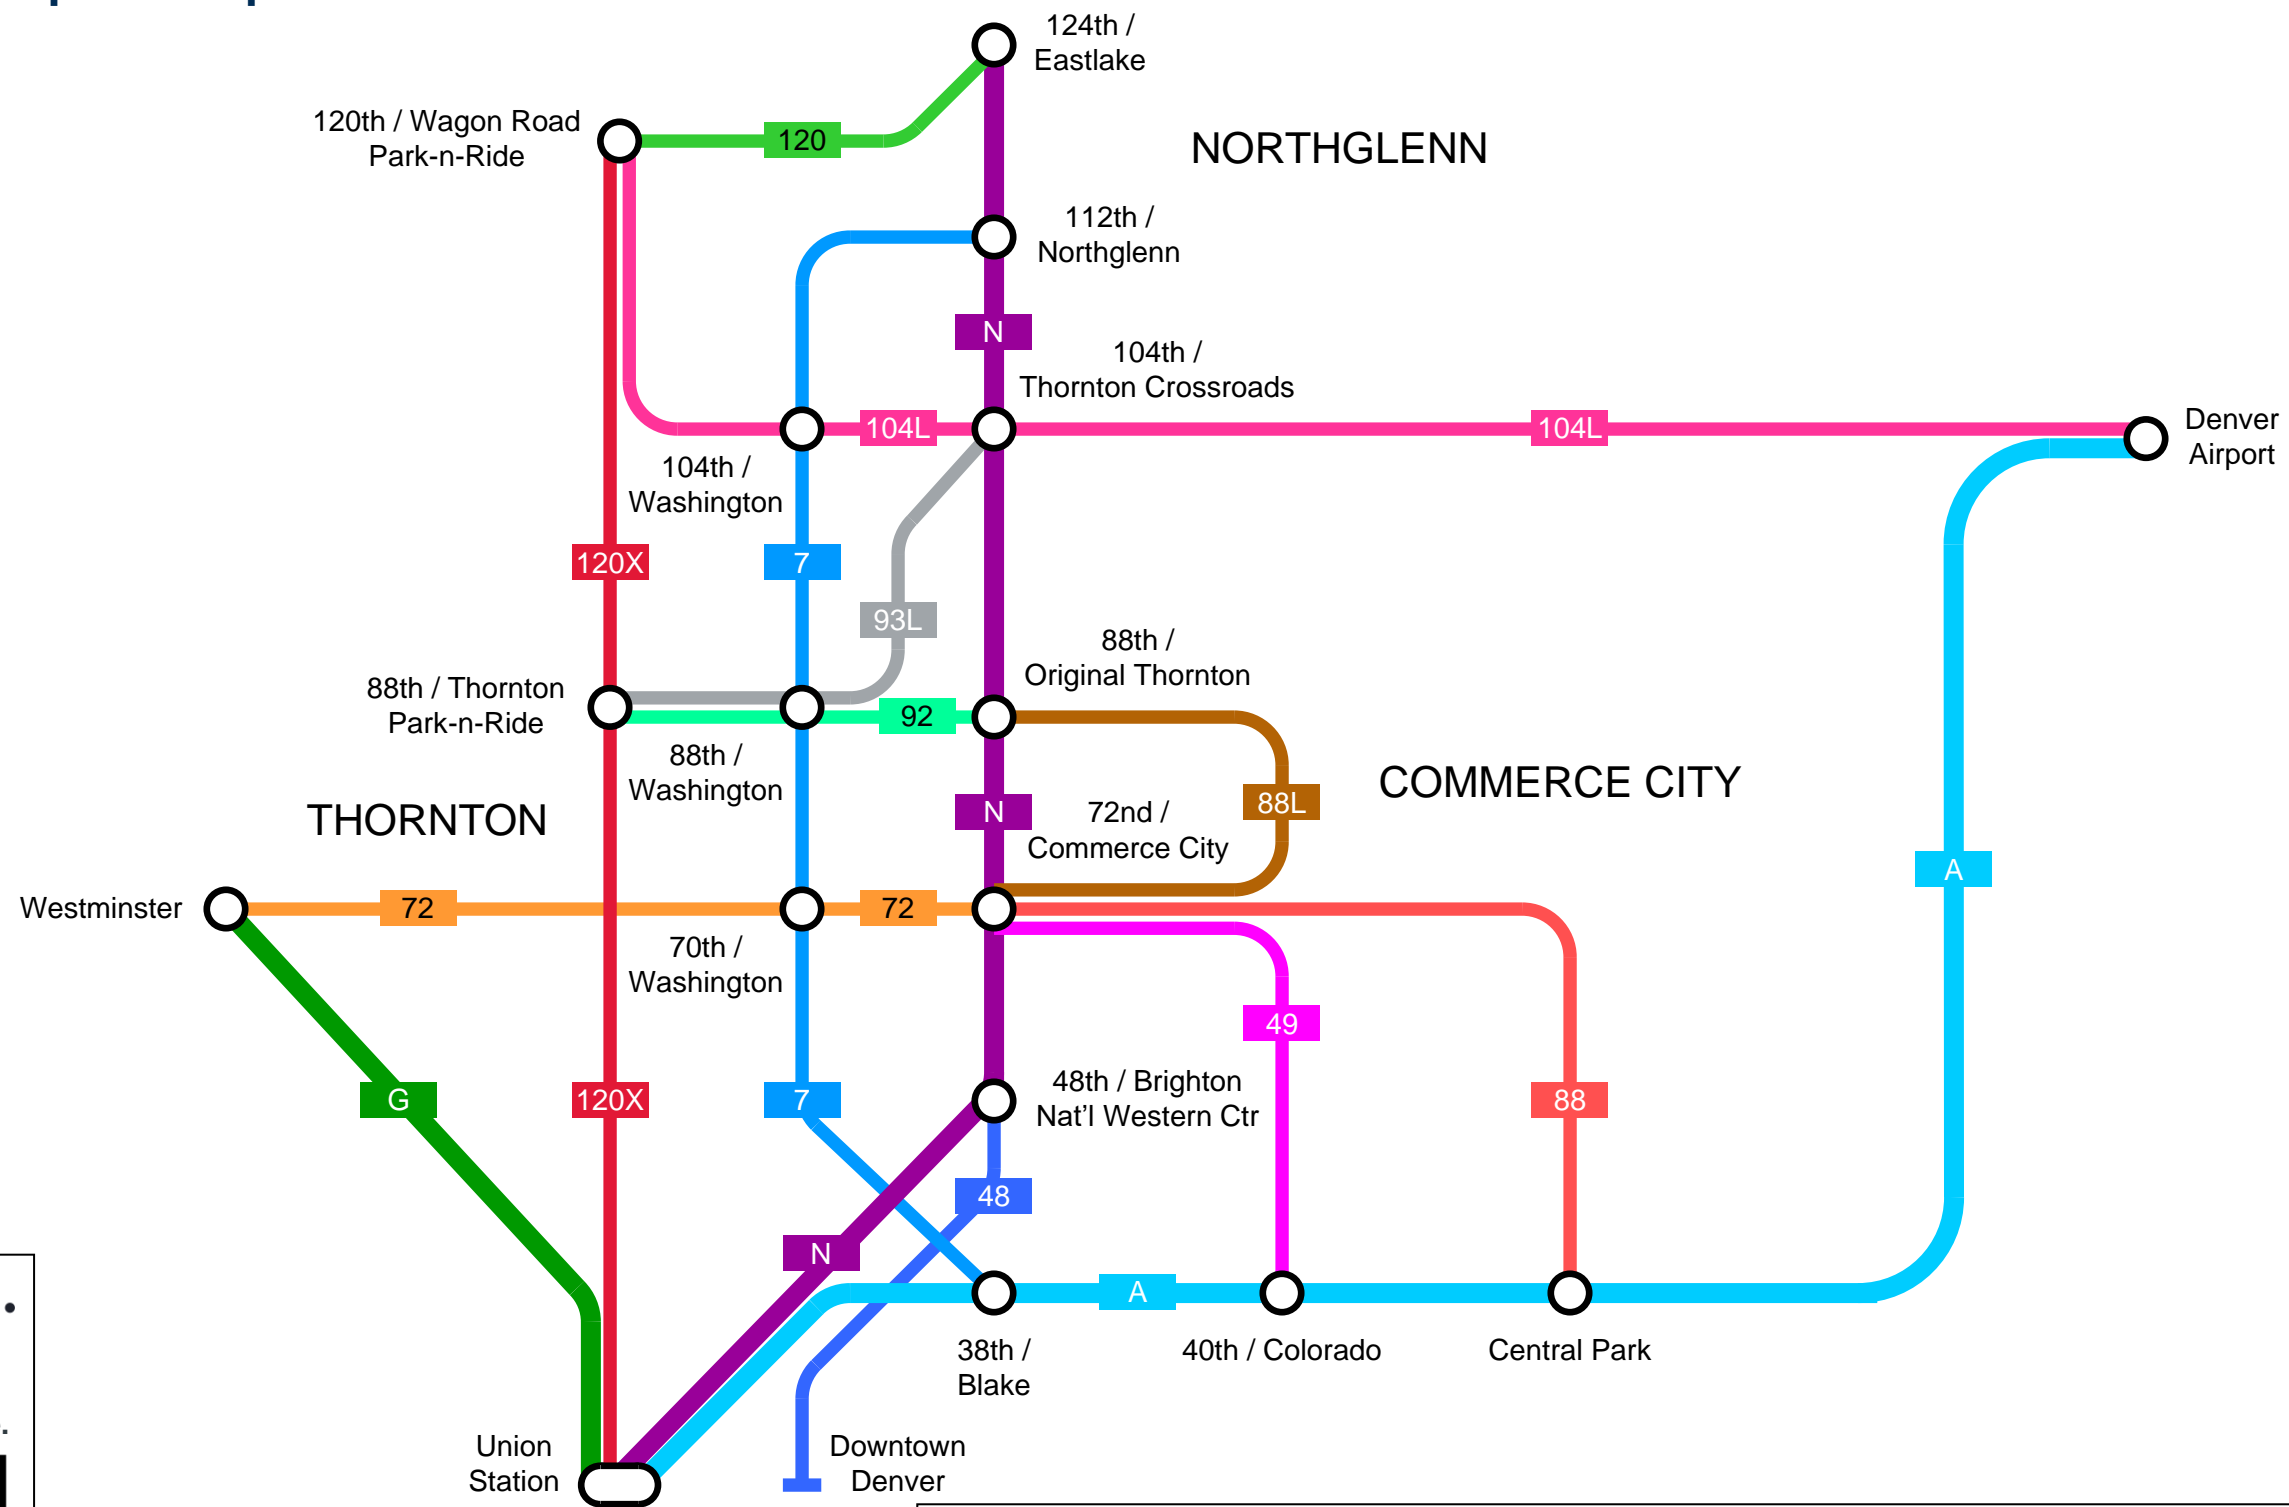

 **N Line Disruption Map**

 **transit**  
 Plan your trip. Track your ride. Pay your fare.

RTD Rail Services		RTD Bus Services	
<b>A</b>	Union Station to Denver Airport	<b>7</b>	North Washington
<b>G</b>	Union Station to Westminster	<b>48</b>	East 48th Avenue / Commerce City
<b>N</b>	Union Station to Eastlake & 124th	<b>49</b>	Denver/ Commerce City
		<b>72</b>	72nd Avenue
		<b>88</b>	Central Park / 72nd Ave Station
		<b>88L</b>	Thornton / Commerce City Limited
		<b>92</b>	92nd Avenue
		<b>93L</b>	N Colorado Blvd Limited
		<b>104L</b>	Wagon Rd / Denver Airport Limited
		<b>120</b>	120th Avenue
		<b>120X</b>	N Colorado Blvd Limited