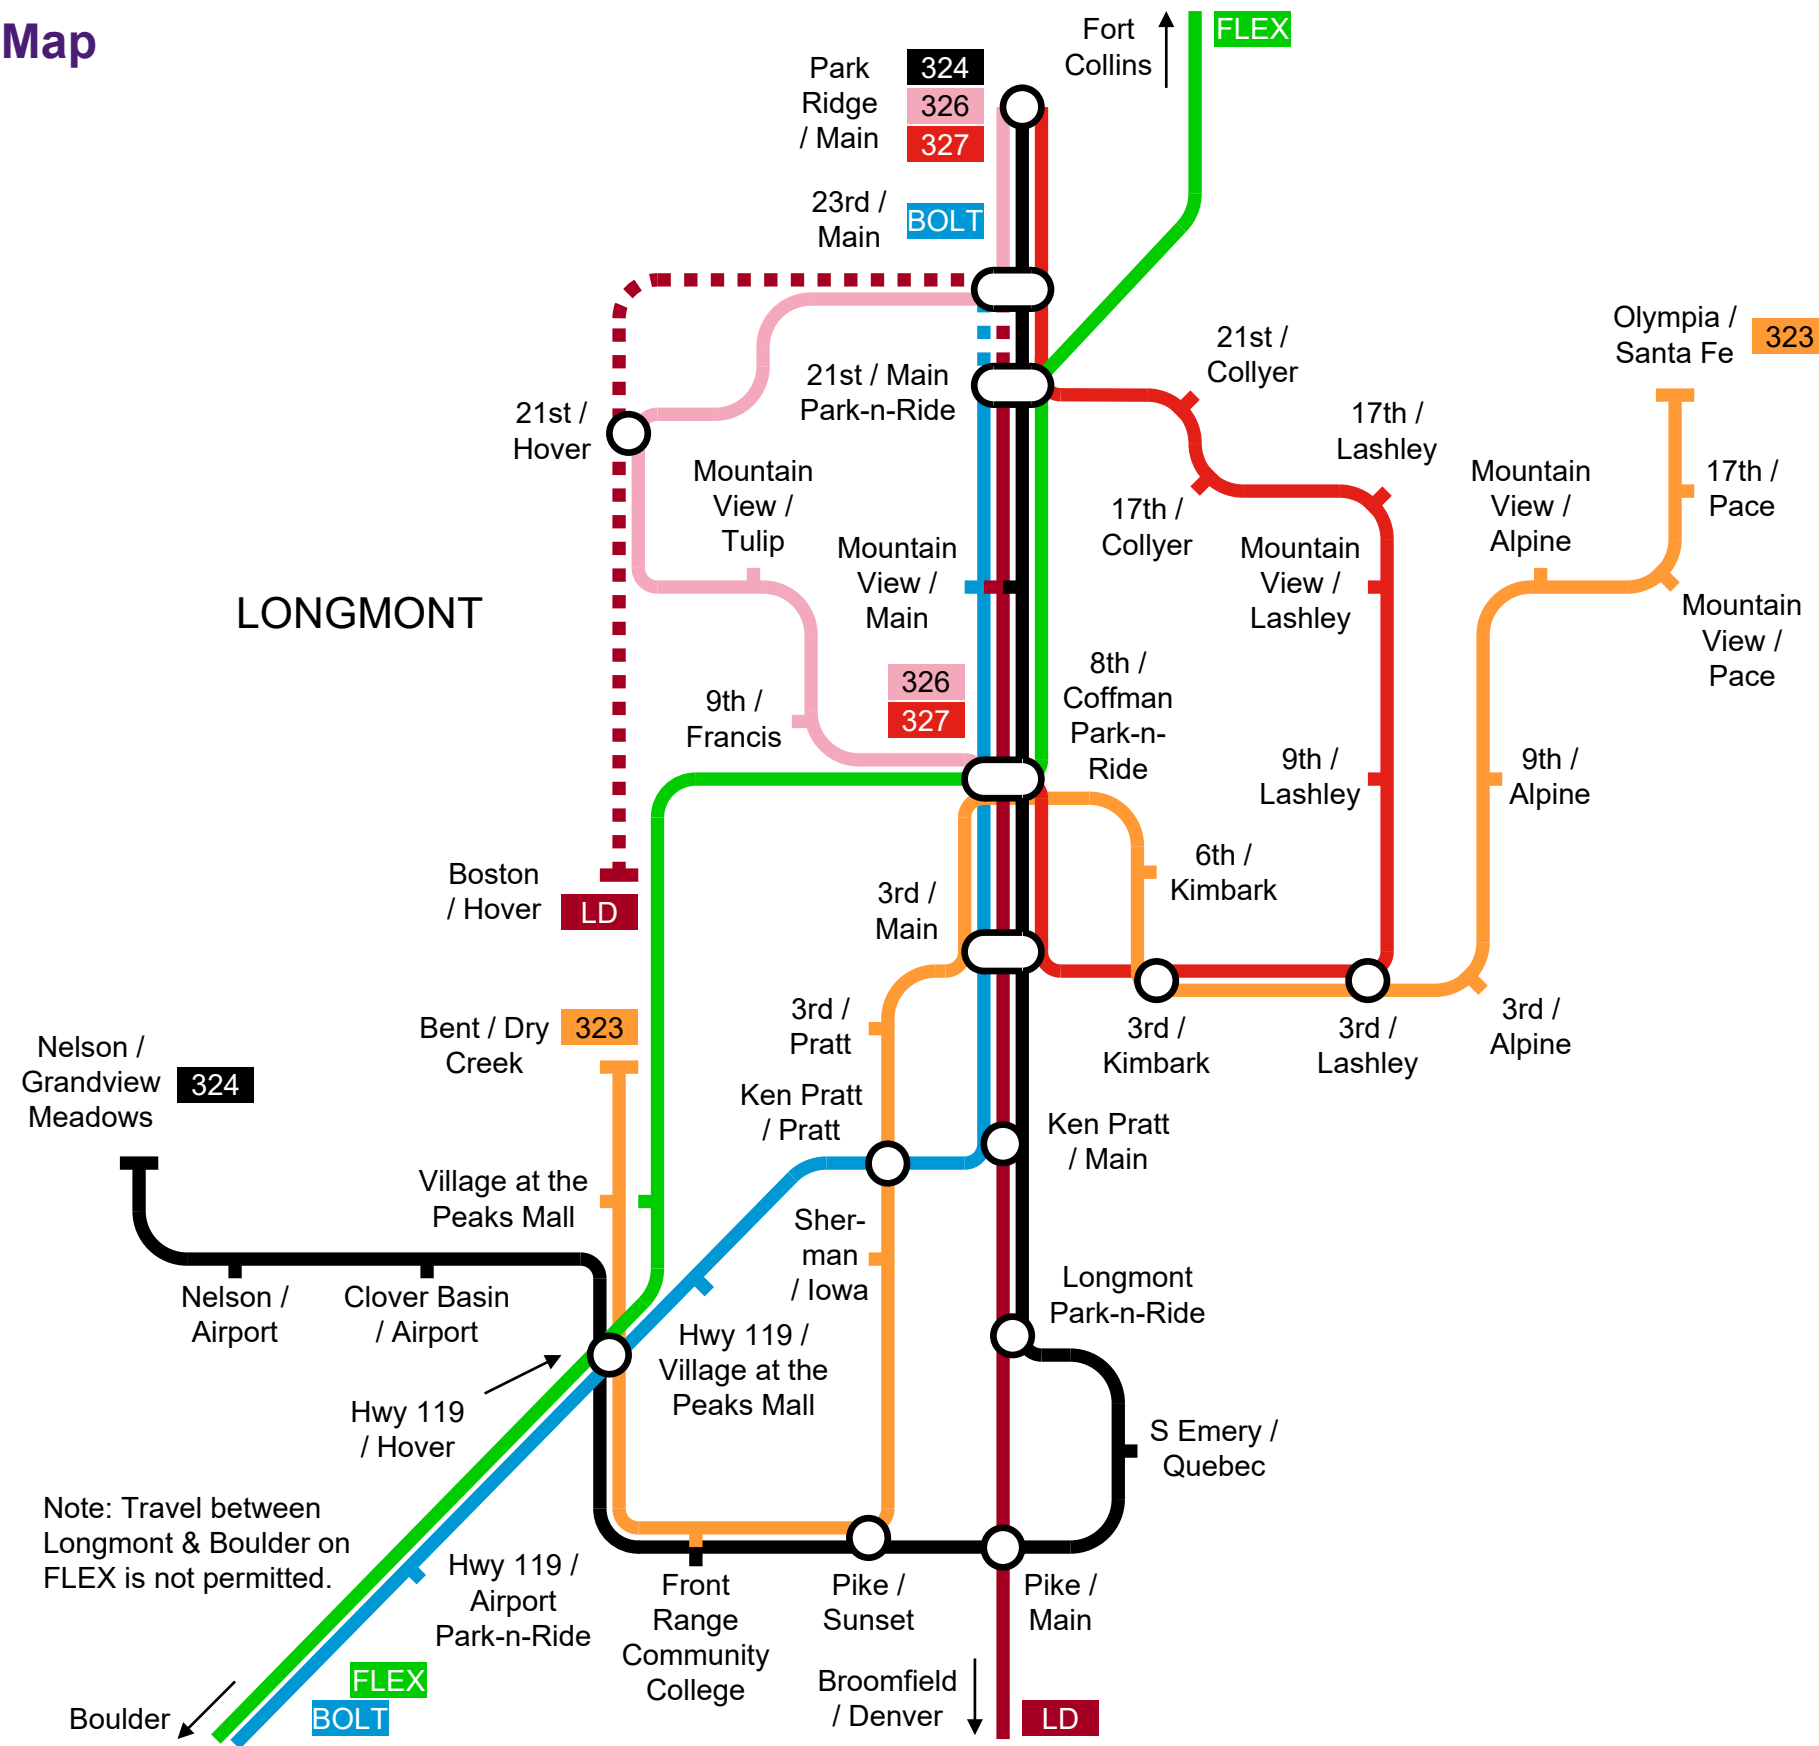

# Longmont Transit Map

Note: Travel between Longmont & Boulder on FLEX is not permitted.

RTD Bus Services	
<b>BOLT</b>	Boulder / Longmont
<b>LD</b>	Longmont / Denver
<b>323</b>	Skyline Crosstown
<b>324</b>	Main Street
<b>326</b>	Westside Crosstown
<b>327</b>	Eastside Crosstown
Transfort Services	
<b>FLEX</b>	Boulder / Fort Collins