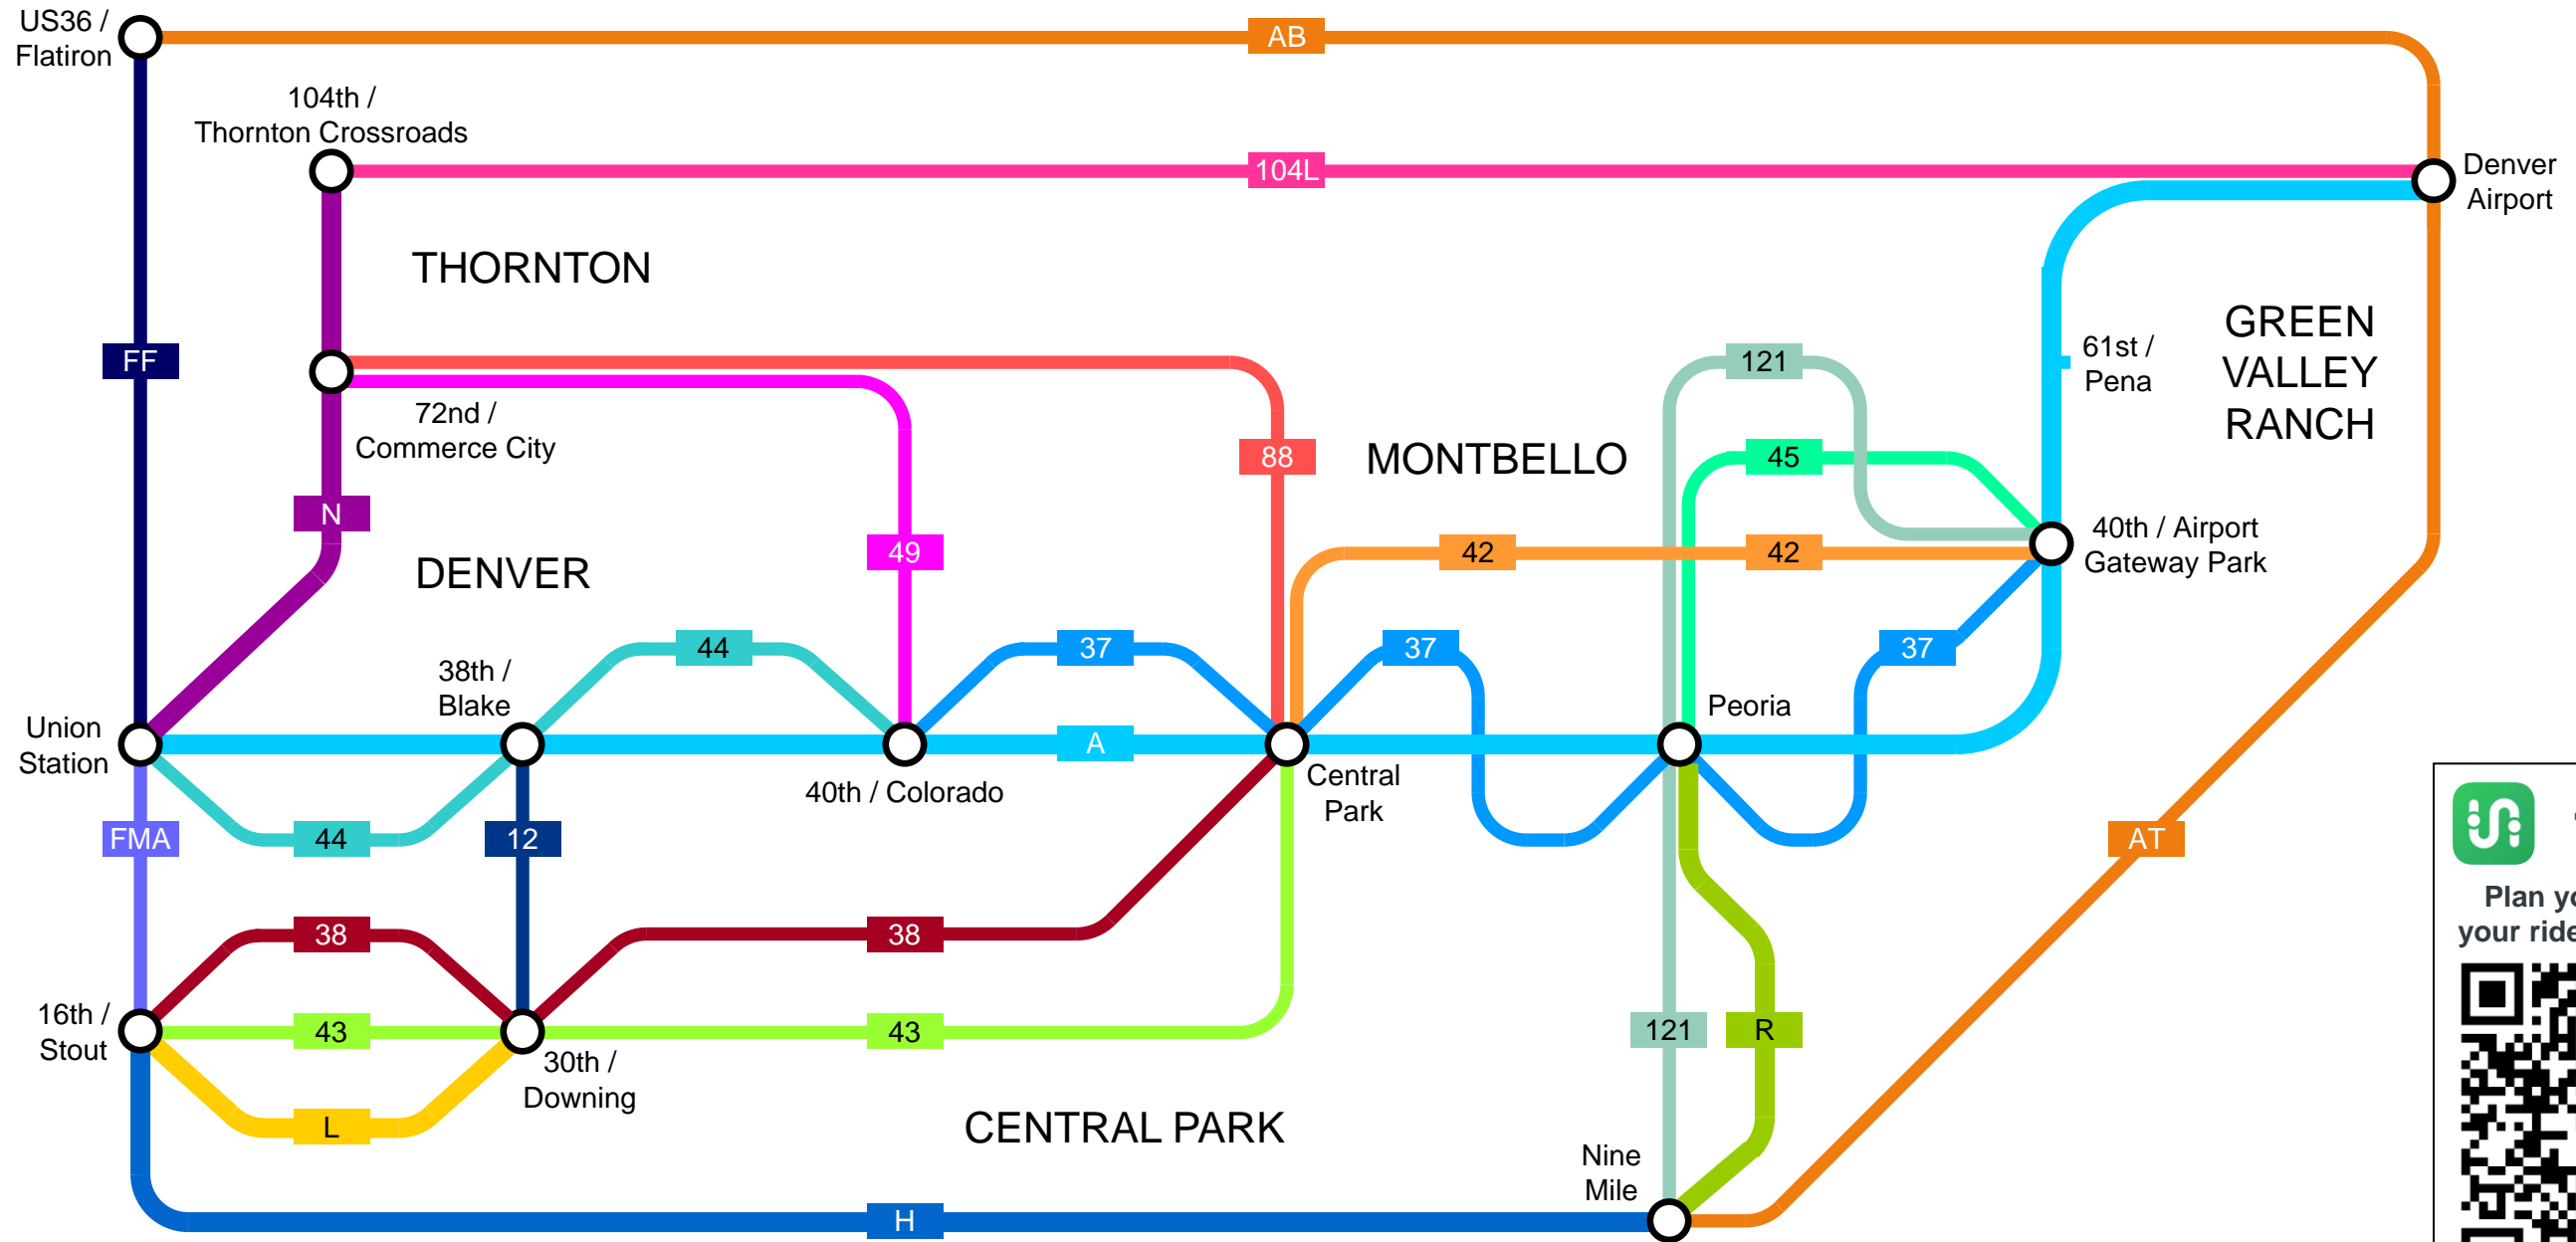

A Line

Disruption Map

Plan your trip. Track your ride. Pay your fare.

RTD Rail Services		RTD SkyRide Services		RTD Bus Services		RTD Bus Services	
A	Union Station to Denver Airport	AB	Boulder / Denver Airport	FMA	Free MallRide	43	Martin Luther King Blvd
H	18th & California to Florida Station	AT	Arapahoe County / Denver Airport	FF	Flatiron Flyer	44	44th Avenue
L	30th & Downing to 16th & Stout			12	Downing / N Washington	45	Montbello via 51st / GVR
N	Union Station to Eastlake & 124th			38	38th Avenue Crosstown	49	Denver/ Commerce City
R	Lincoln to Peoria			37	Smith Road Industrial	88	Central Park / 72nd Ave Station
				42	Montbello via Albrook / GVR	104L	Wagon Rd / Denver Airport Limited
						121	Peoria Street