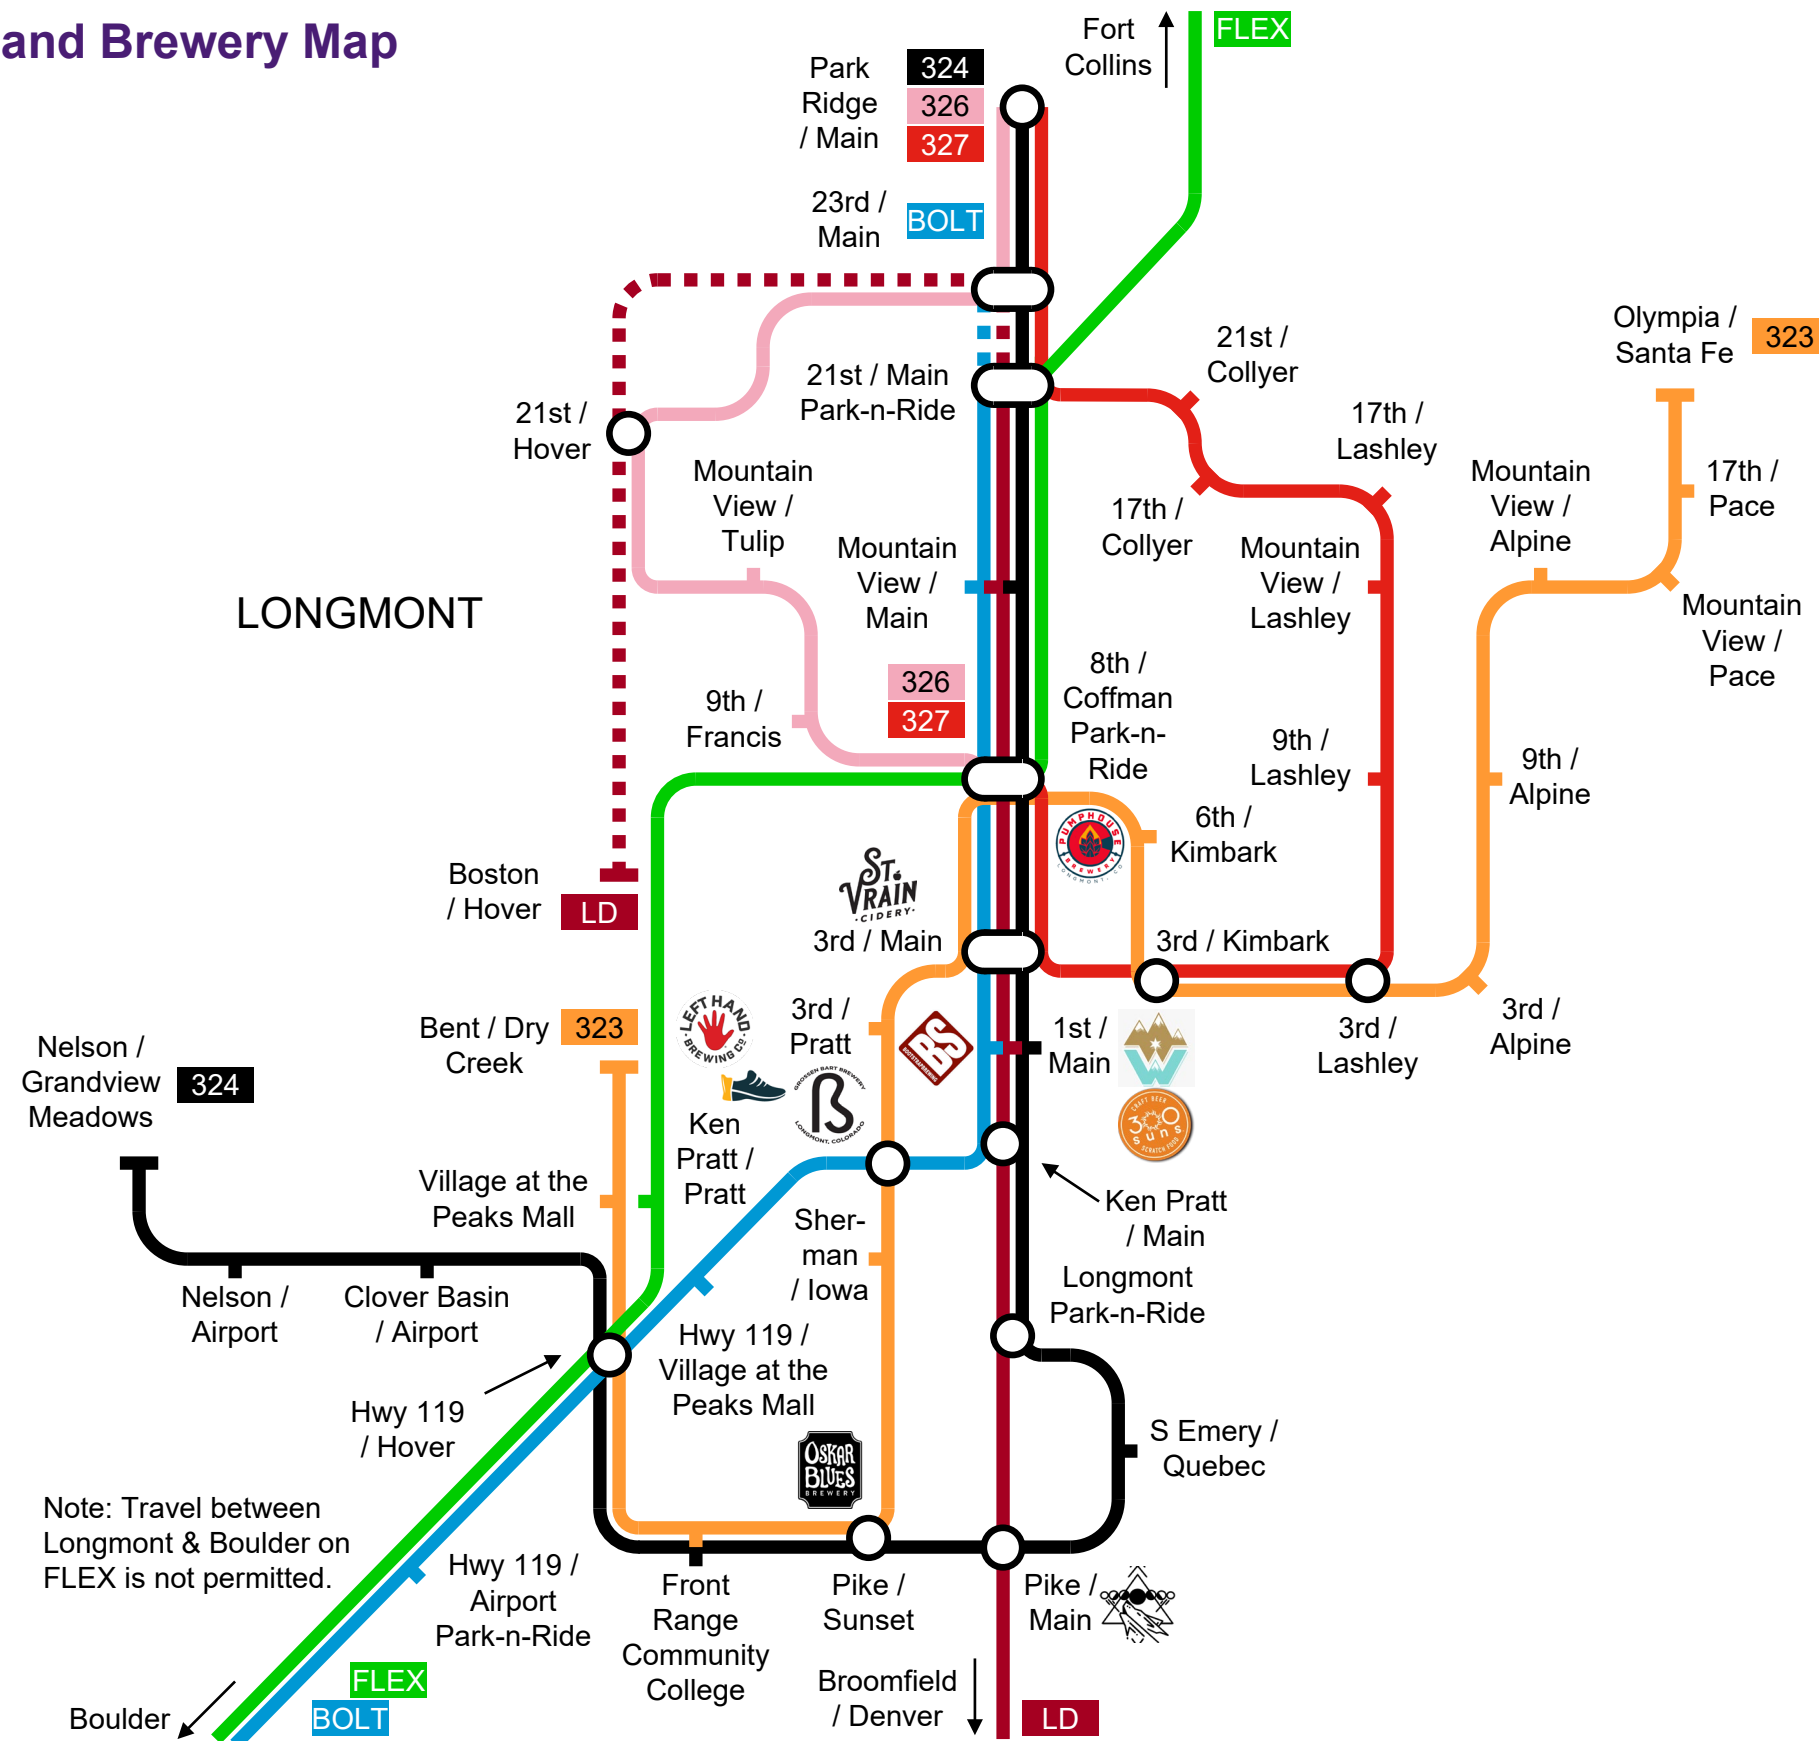

 **Longmont Transit and Brewery Map**

Note: Travel between Longmont & Boulder on FLEX is not permitted.

Breweries

-  Bootstrap Brewing
-  Grossen Bart Brewery
-  Left Hand Brewing Company
-  Oscar Blues Brewery Taproom
-  Primitive Beer
-  Pumphouse Brewery
-  Shoes and Brews
-  St. Vrain Cidery
-  300 Suns Brewing
-  Wibby Brewing

RTD Bus Services

-  Boulder / Longmont
-  Longmont / Denver
-  Skyline Crosstown
-  Main Street
-  Westside Crosstown
-  Eastside Crosstown

Transfort Services

-  Boulder / Fort Collins