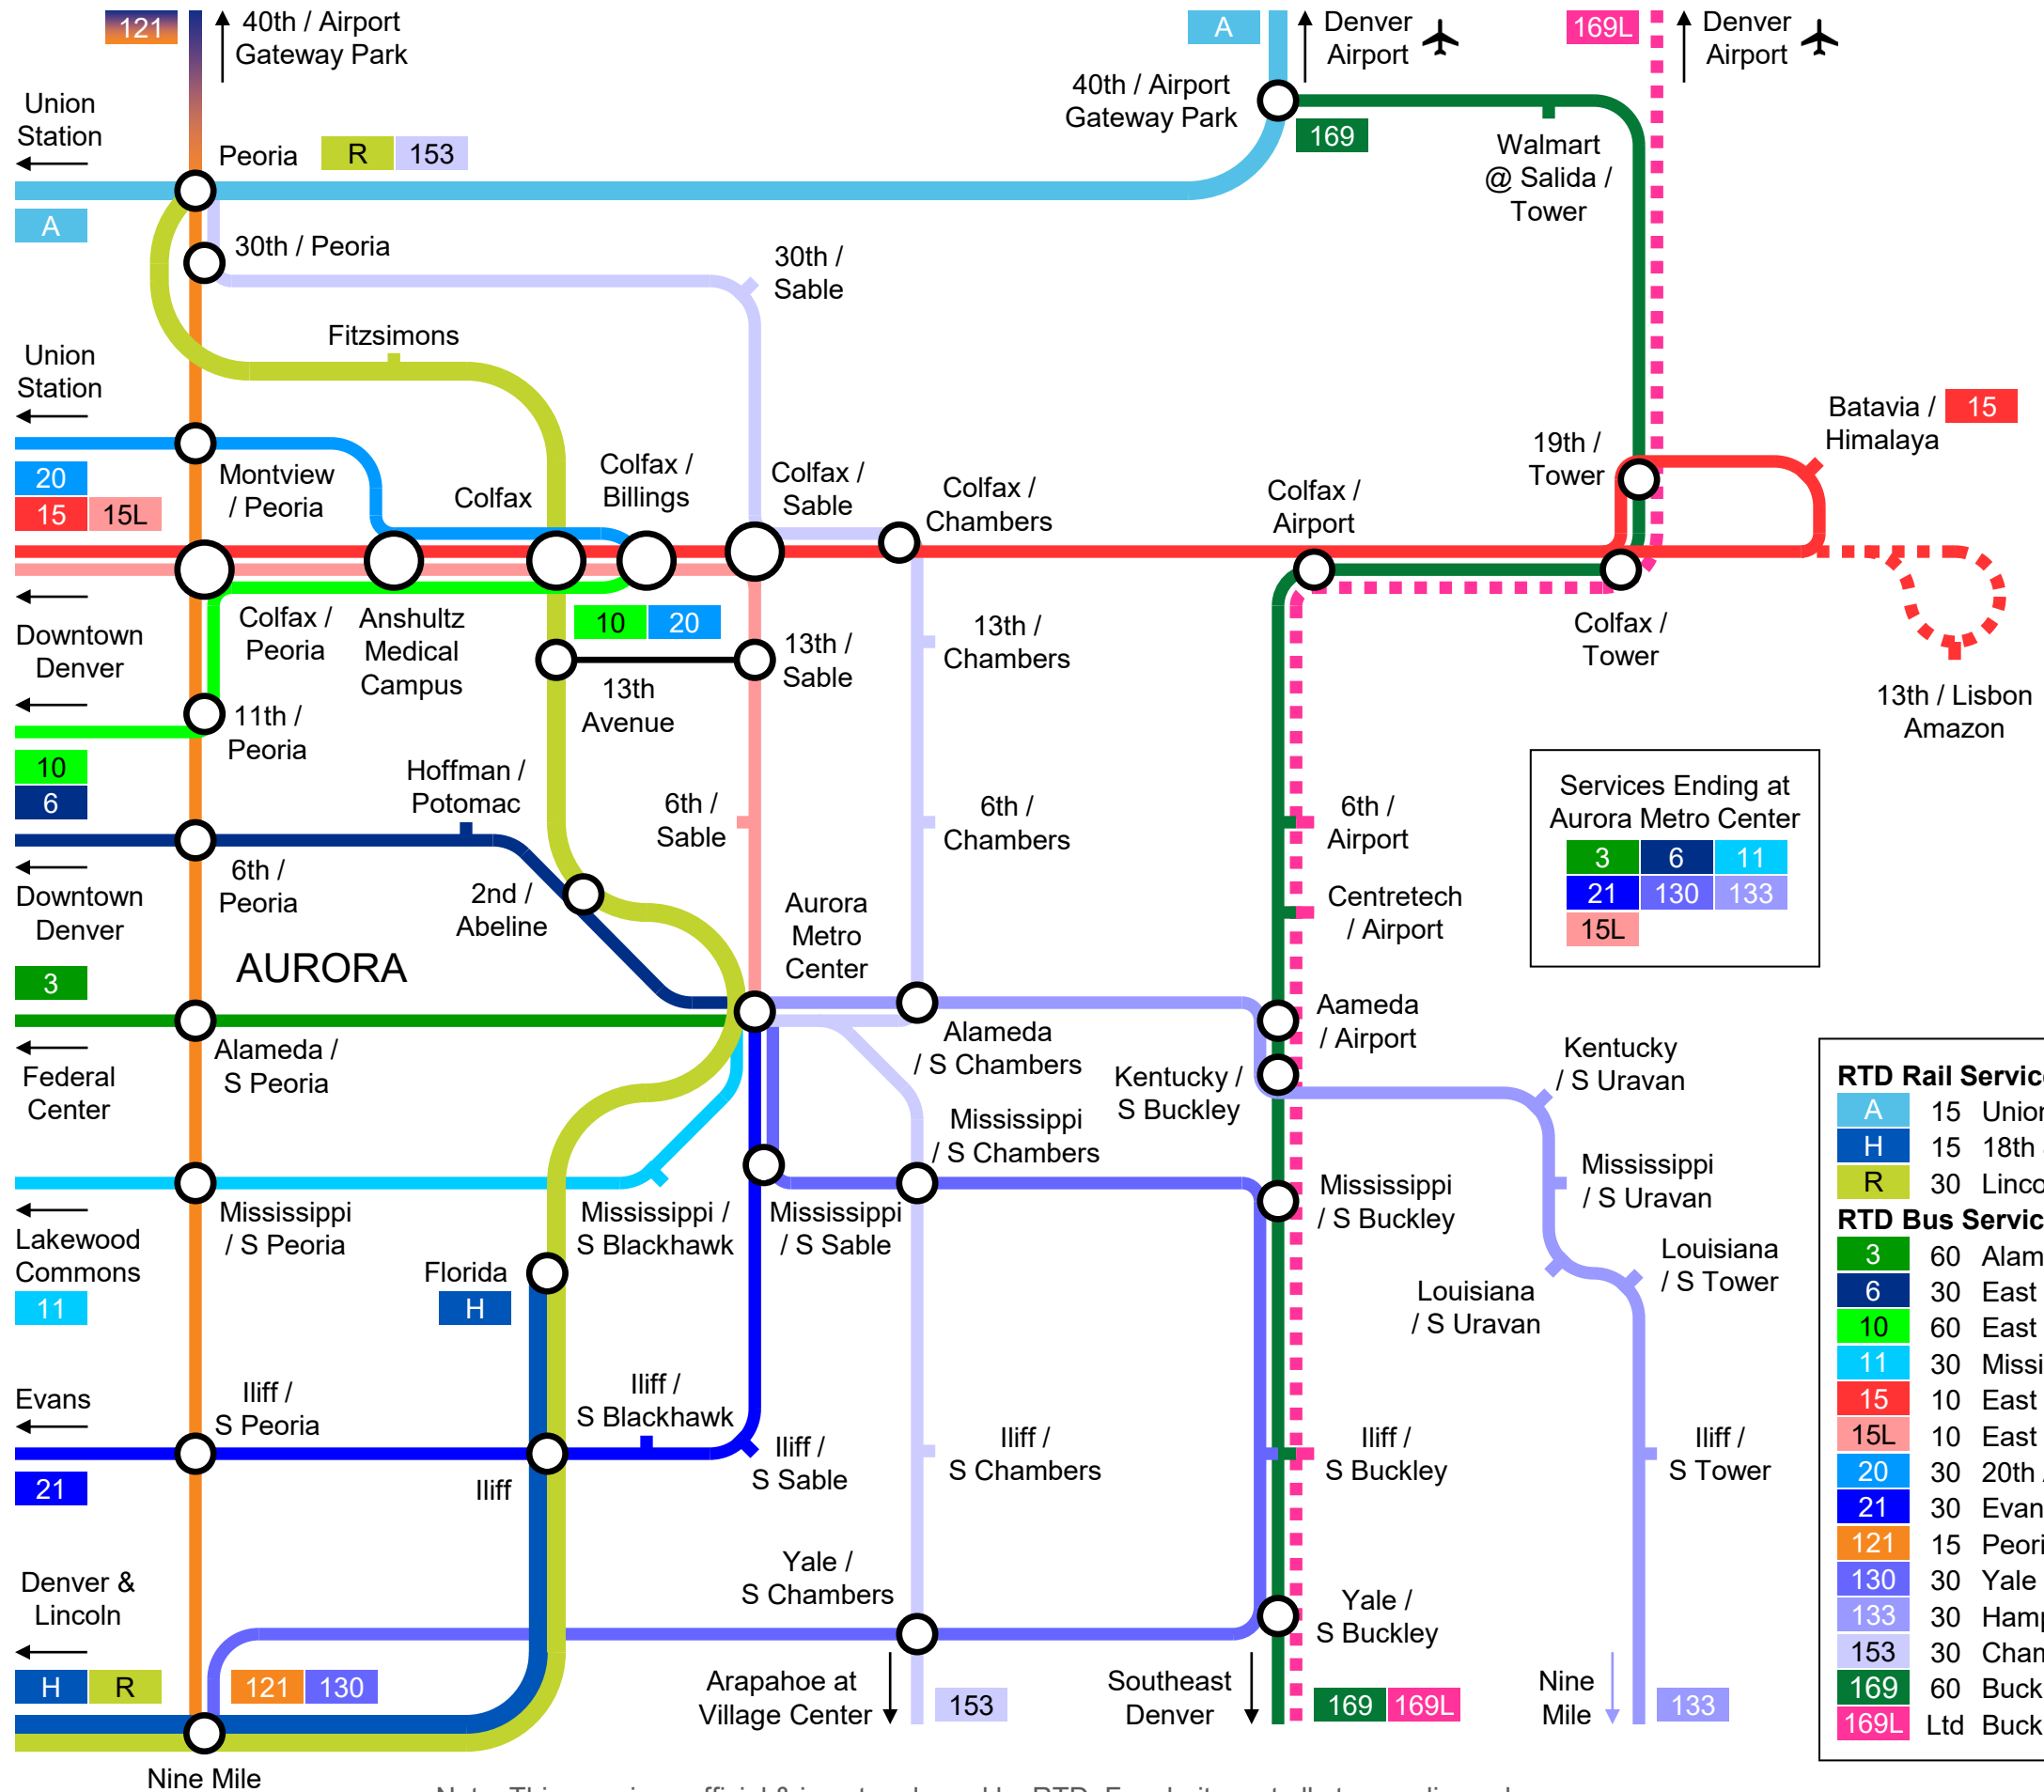

Aurora Transit Map

Services Ending at Aurora Metro Center

3	6	11
21	130	133
15L		

Plan your trip. Track your ride. Pay your fare.